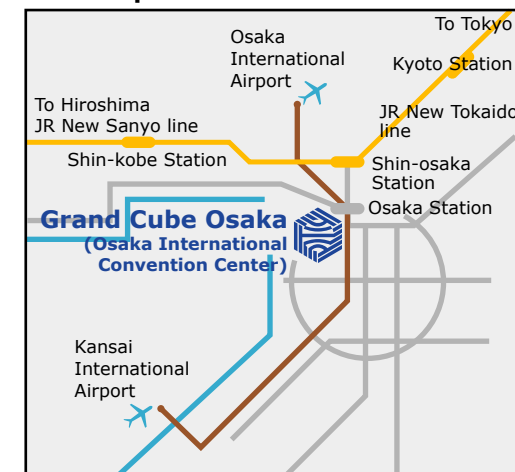

from airport

OSAKA INTERNATIONAL
CONVENTION CENTER CORP.
TEL:06-4803-5555 FAX:06-4803-5620